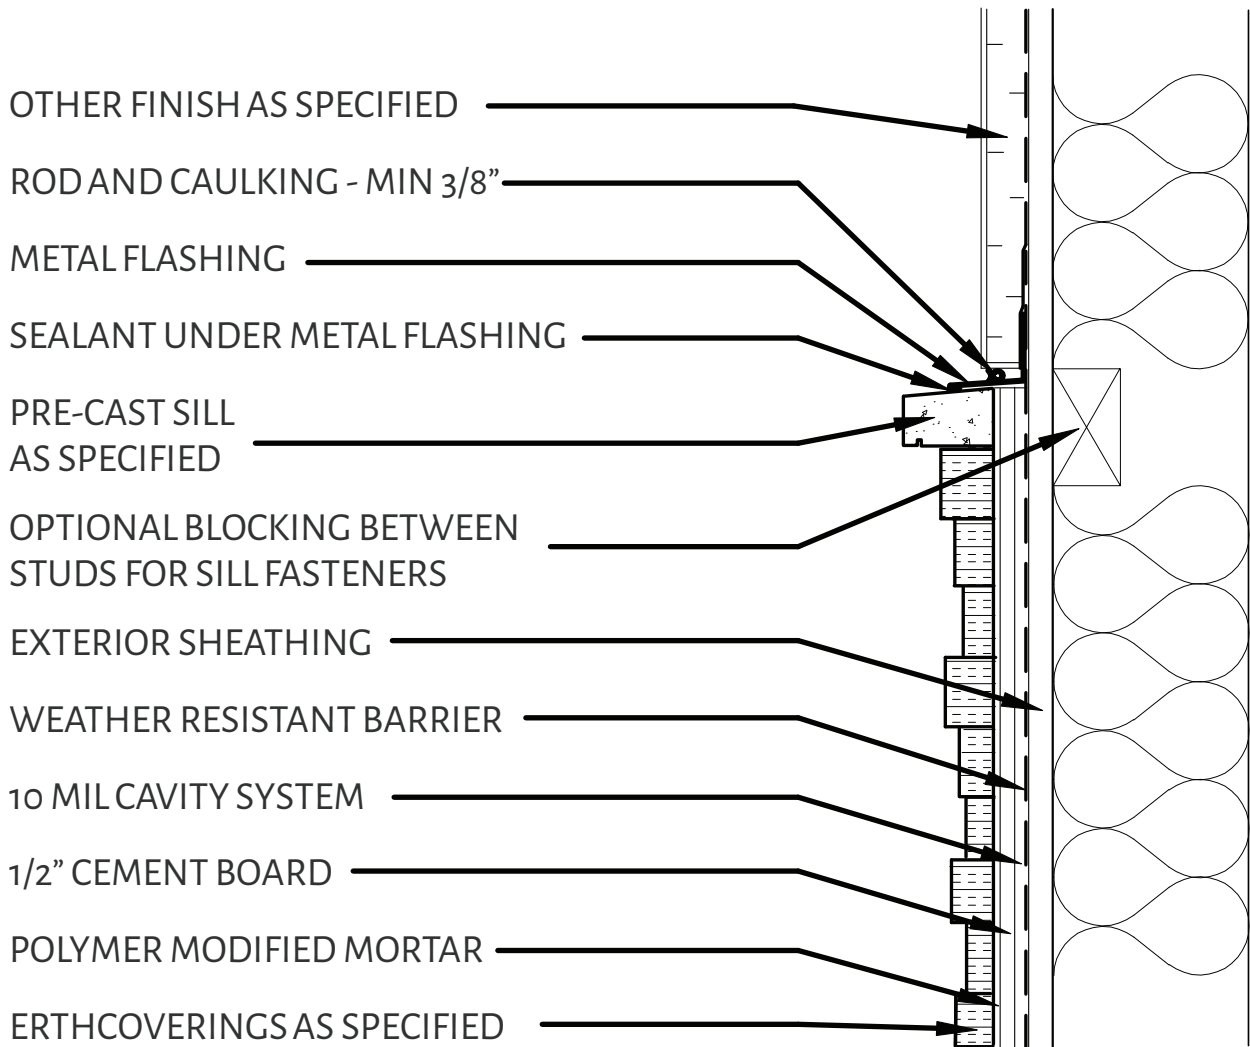

erthcoverings.com

Window Base Detail Installation over Z-Girts

Beauty
Set in
Stone.

Erth

erthcoverings.com

Pre-Cast Sill Detail Installation over Sheathing and Wood Studs

Beauty
Set in
Stone.

Erth

erthcoverings.com

Window Base Detail Installation over Sheathing and Wood Studs

Beauty
Set in
Stone.

Erth

erthcoverings.com

Pre-Cast Sill Detail – Window Installation over Sheathing and Wood Studs

Beauty
Set in
Stone.

Erth

erthcoverings.com

Eifs Detail Installation over Sheathing and Wood Studs

Beauty
Set in
Stone.

Erth

erthcoverings.com

Adjacent Finish Detail Installation over Sheathing and Wood Studs

Beauty
Set in
Stone.