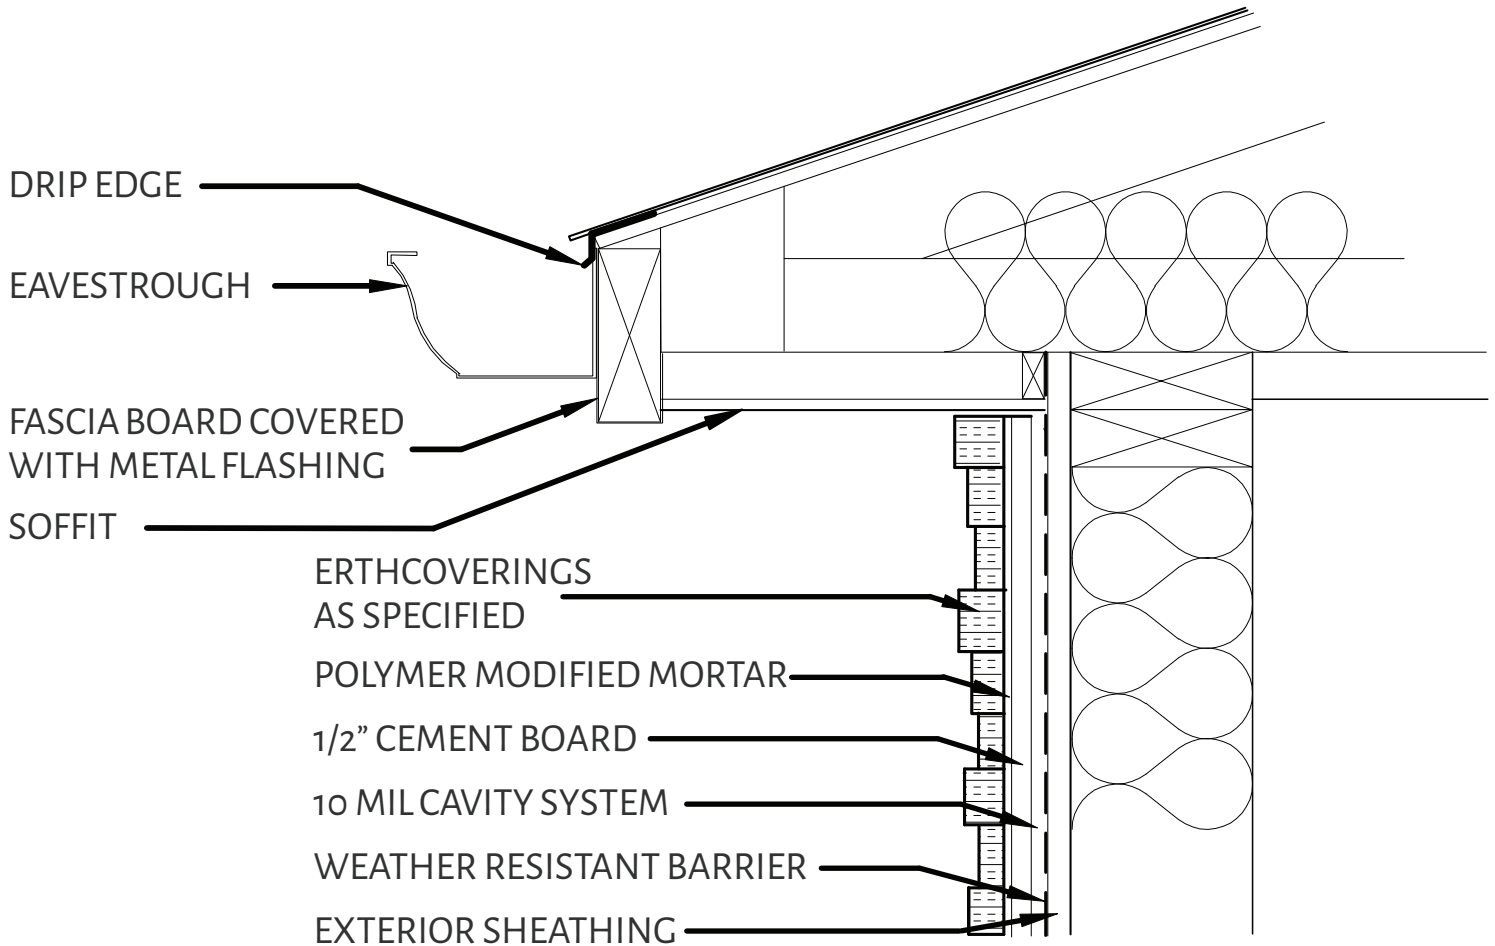

erthcoverings.com

Window Base Detail Installation over Sheathing and Wood Studs

Beauty
Set in
Stone.

Erth

erthcoverings.com

Pre-Cast Sill Detail – Window Installation over Sheathing and Wood Studs

Beauty
Set in
Stone.

Erth

erthcoverings.com

Eifs Detail Installation over Sheathing and Wood Studs

Beauty
Set in
Stone.

Erth

erthcoverings.com

Adjacent Finish Detail Installation over Sheathing and Wood Studs

Beauty
Set in
Stone.

Erth

erthcoverings.com

Soffit Detail Installation over Sheathing and Wood Studs

Beauty
Set in
Stone.

Window Head Detail Installation over Sheathing and Wood Studs

Beauty
Set in
Stone.

Window Jamb Detail Installation over Sheathing and Wood Studs

Beauty
Set in
Stone.

Erth

erthcoverings.com

Window Sill Detail Installation over Sheathing and Wood Studs

Beauty
Set in
Stone.