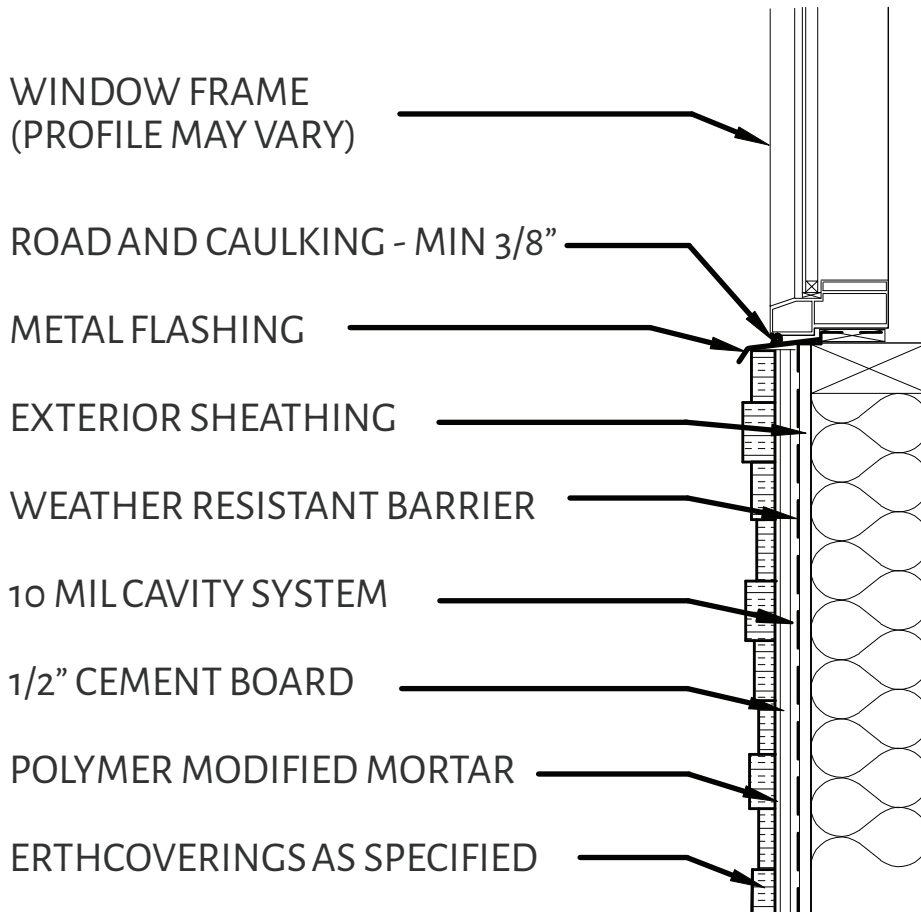

Erth

erthcoverings.com

Eifs Detail Installation over Sheathing and Wood Studs

Beauty
Set in
Stone.

Erth

erthcoverings.com

Adjacent Finish Detail Installation over Sheathing and Wood Studs

Beauty
Set in
Stone.

Erth

erthcoverings.com

Soffit Detail Installation over Sheathing and Wood Studs

Beauty
Set in
Stone.

Window Head Detail Installation over Sheathing and Wood Studs

Beauty
Set in
Stone.

Window Jamb Detail Installation over Sheathing and Wood Studs

Beauty
Set in
Stone.

Erth

erthcoverings.com

Window Sill Detail Installation over Sheathing and Wood Studs

Beauty
Set in
Stone.