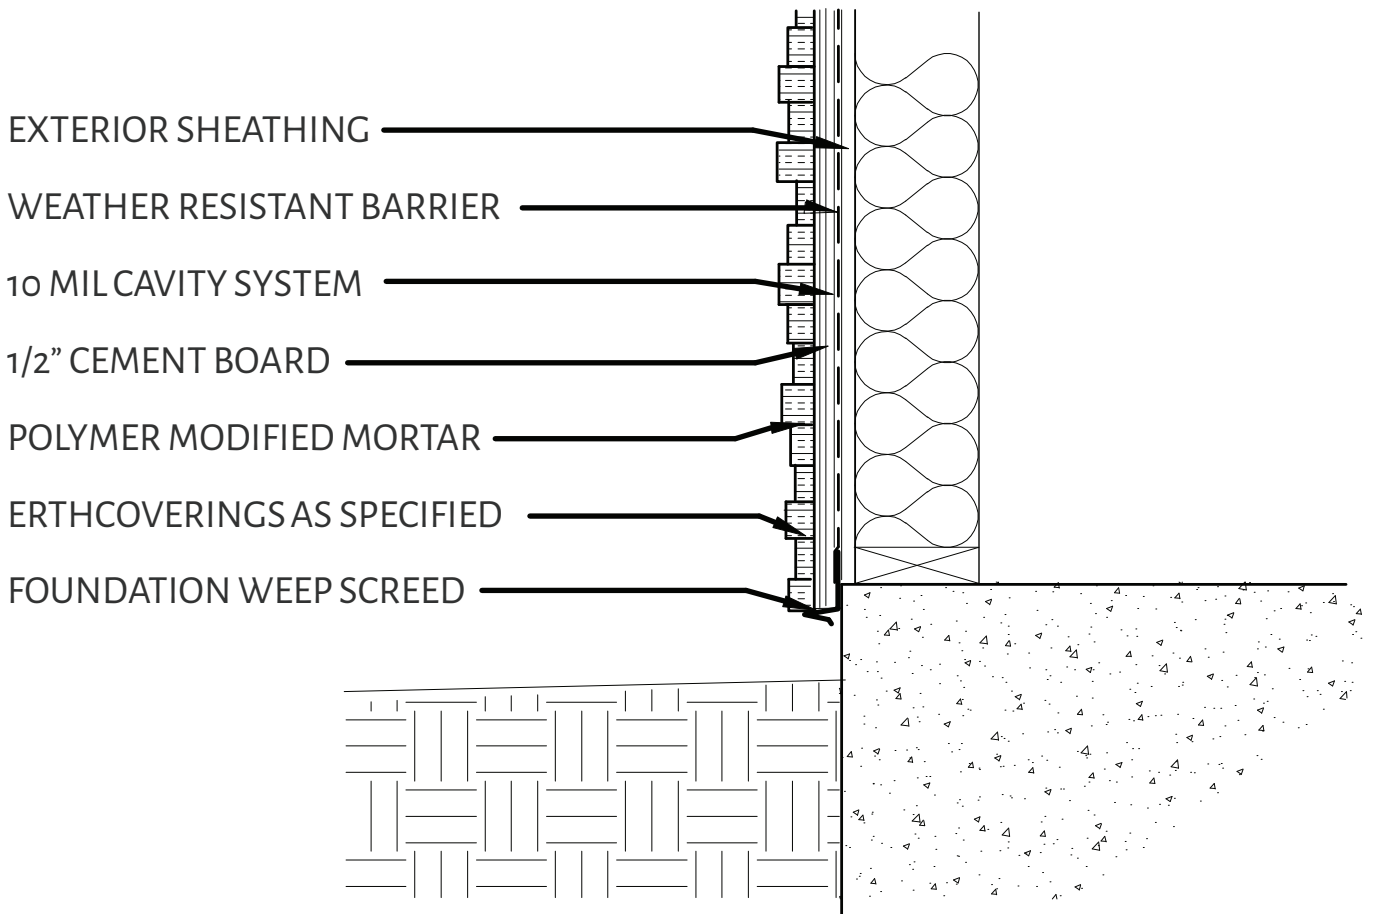

erthcoverings.com

Window Base Detail Installation over Z-Girts

Beauty
Set in
Stone.

Erth

erthcoverings.com

Pre-Cast Sill Detail Installation over Sheathing and Wood Studs

Beauty
Set in
Stone.

Erth

erthcoverings.com

Window Base Detail Installation over Sheathing and Wood Studs

Beauty
Set in
Stone.

Erth

erthcoverings.com

Pre-Cast Sill Detail – Window Installation over Sheathing and Wood Studs

Beauty
Set in
Stone.

Erth

erthcoverings.com

Eifs Detail Installation over Sheathing and Wood Studs

Beauty
Set in
Stone.

Erth

erthcoverings.com

Adjacent Finish Detail Installation over Sheathing and Wood Studs

Beauty
Set in
Stone.