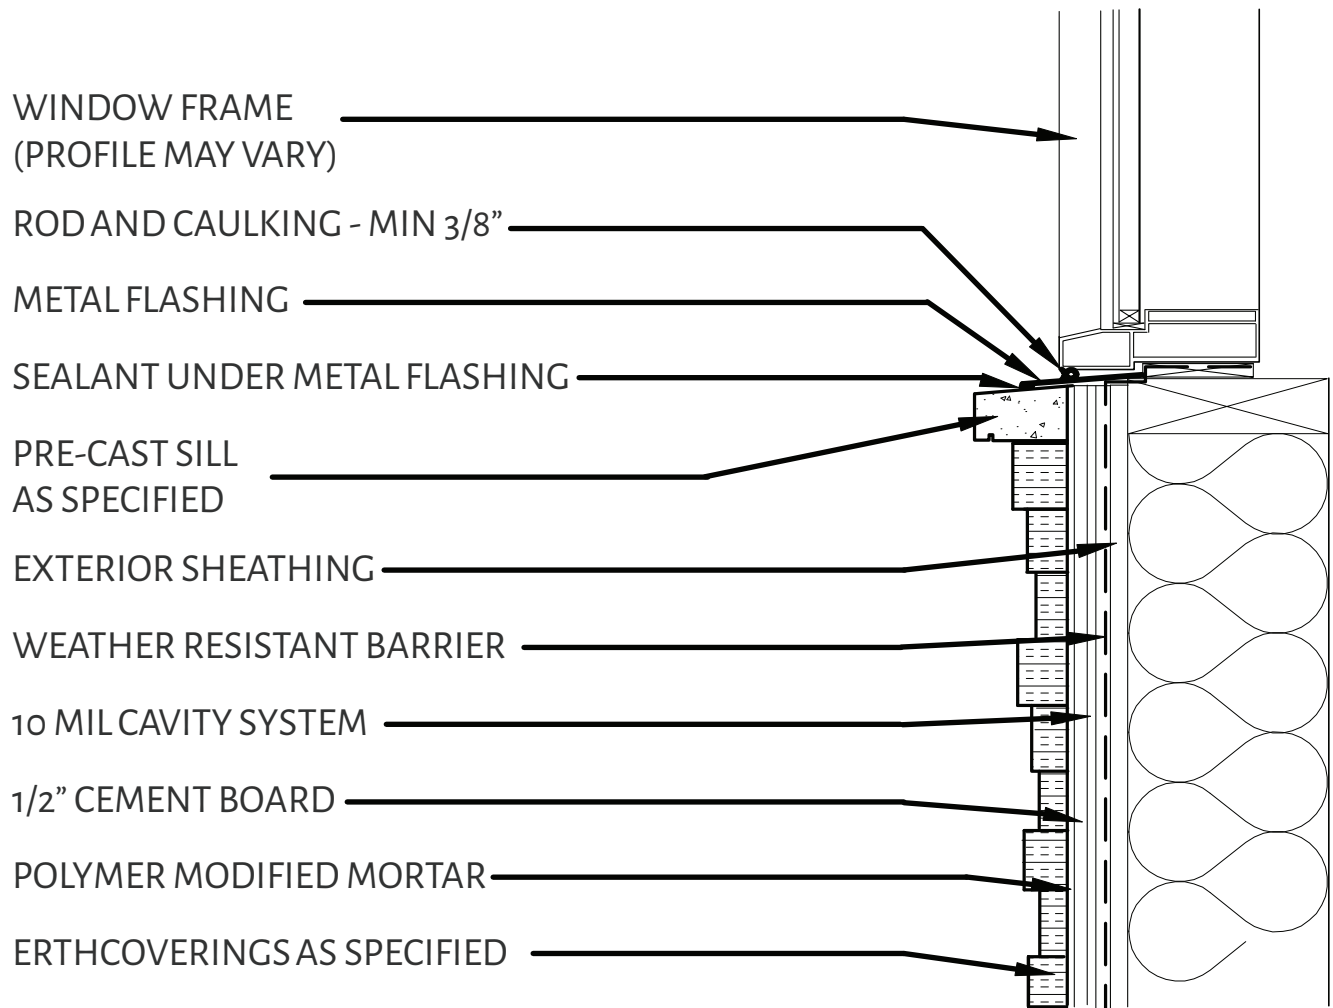

erthcoverings.com

Window Base Detail Installation over Sheathing and Wood Studs

Beauty
Set in
Stone.

Erth

erthcoverings.com

Pre-Cast Sill Detail – Window Installation over Sheathing and Wood Studs

Beauty
Set in
Stone.

Erth

erthcoverings.com

Eifs Detail Installation over Sheathing and Wood Studs

Beauty
Set in
Stone.

Erth

erthcoverings.com

Adjacent Finish Detail Installation over Sheathing and Wood Studs

Beauty
Set in
Stone.