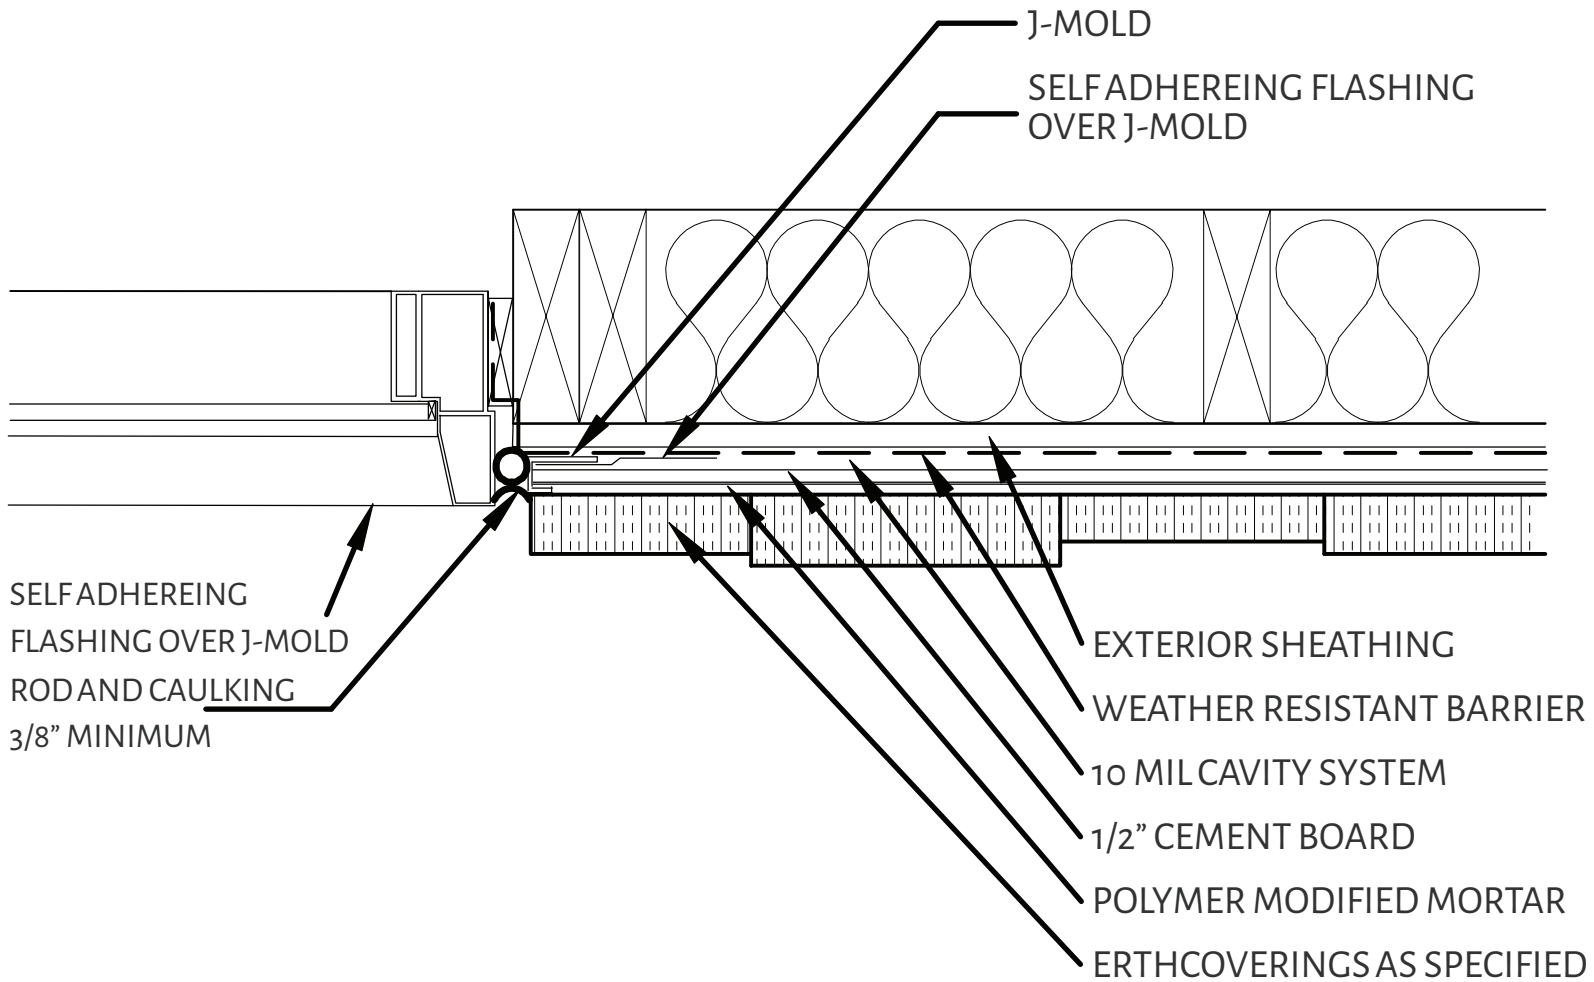

Erth

erthcoverings.com

Eifs Detail Installation over Sheathing and Wood Studs

Beauty
Set in
Stone.

Erth

erthcoverings.com

Adjacent Finish Detail Installation over Sheathing and Wood Studs

Beauty
Set in
Stone.

Erth

erthcoverings.com

Soffit Detail Installation over Sheathing and Wood Studs

Beauty
Set in
Stone.

Window Head Detail Installation over Sheathing and Wood Studs

Beauty
Set in
Stone.

Window Jamb Detail Installation over Sheathing and Wood Studs

Beauty
Set in
Stone.

Erth

erthcoverings.com

Window Sill Detail Installation over Sheathing and Wood Studs

Beauty
Set in
Stone.