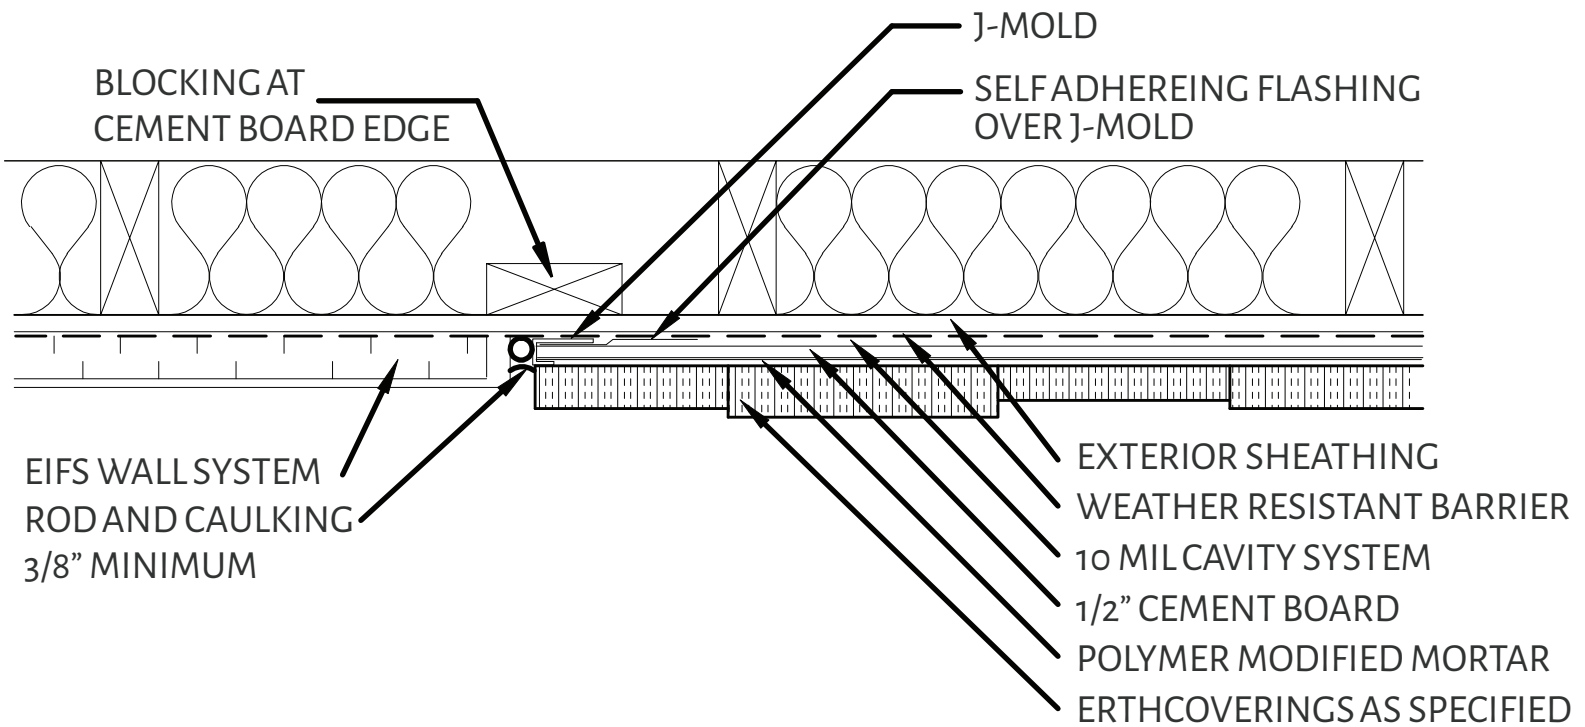

erthcoverings.com

Window Base Detail Installation over Sheathing and Wood Studs

Beauty
Set in
Stone.

Erth

erthcoverings.com

Pre-Cast Sill Detail – Window Installation over Sheathing and Wood Studs

Beauty
Set in
Stone.

Erth

erthcoverings.com

Eifs Detail Installation over Sheathing and Wood Studs

Beauty
Set in
Stone.

Erth

erthcoverings.com

Adjacent Finish Detail Installation over Sheathing and Wood Studs

Beauty
Set in
Stone.

Erth

erthcoverings.com

Soffit Detail Installation over Sheathing and Wood Studs

Beauty
Set in
Stone.

Window Head Detail Installation over Sheathing and Wood Studs

Beauty
Set in
Stone.

Window Jamb Detail Installation over Sheathing and Wood Studs