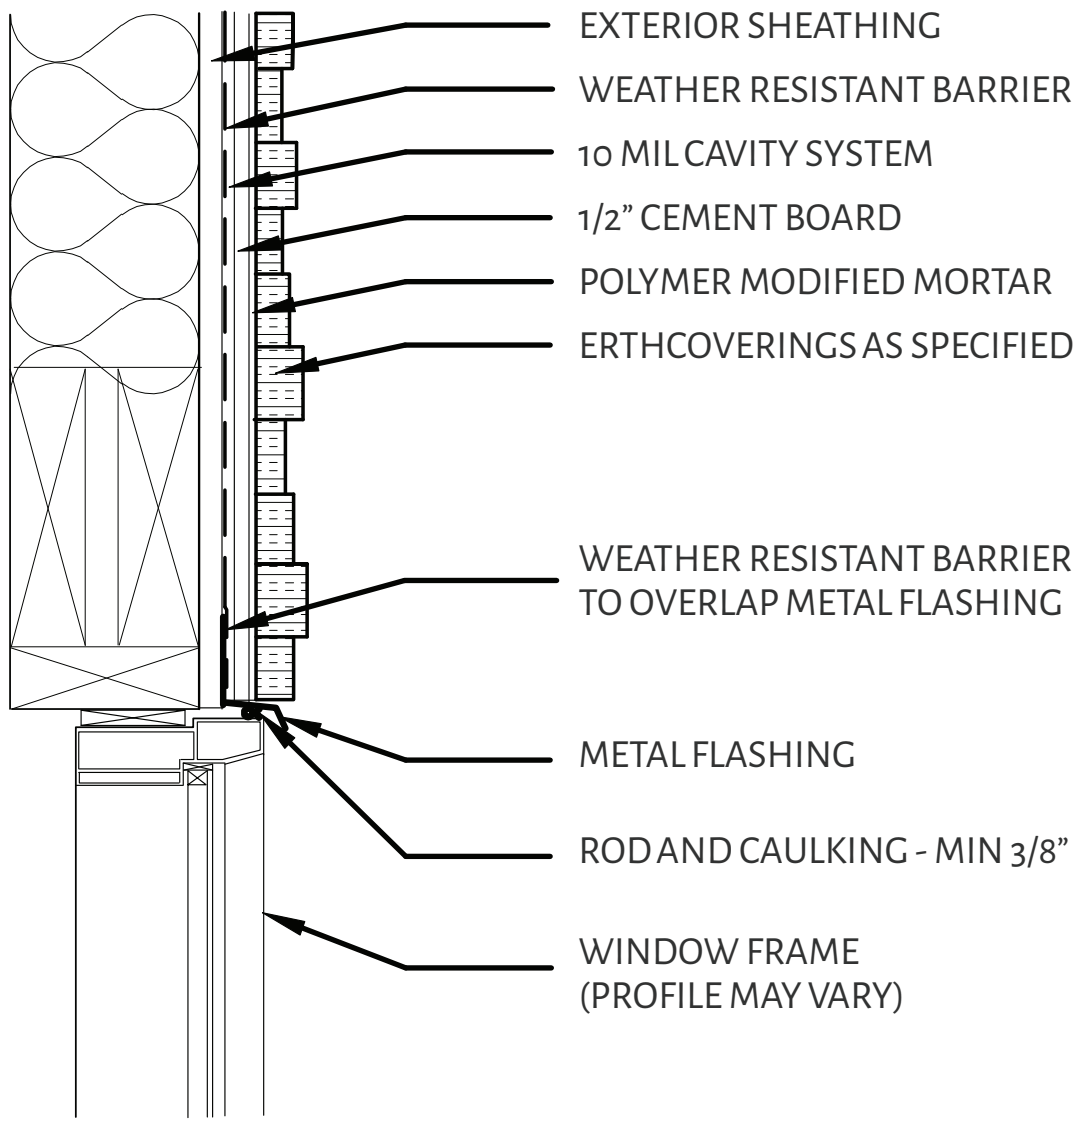

Erth

erthcoverings.com

Eifs Detail Installation over Sheathing and Wood Studs

Beauty
Set in
Stone.

Erth

erthcoverings.com

Adjacent Finish Detail Installation over Sheathing and Wood Studs

Beauty
Set in
Stone.

Erth

erthcoverings.com

Soffit Detail Installation over Sheathing and Wood Studs

Beauty
Set in
Stone.

Window Head Detail Installation over Sheathing and Wood Studs

Beauty
Set in
Stone.

Window Jamb Detail Installation over Sheathing and Wood Studs

Beauty
Set in
Stone.

Erth

erthcoverings.com

Window Sill Detail Installation over Sheathing and Wood Studs

Beauty
Set in
Stone.