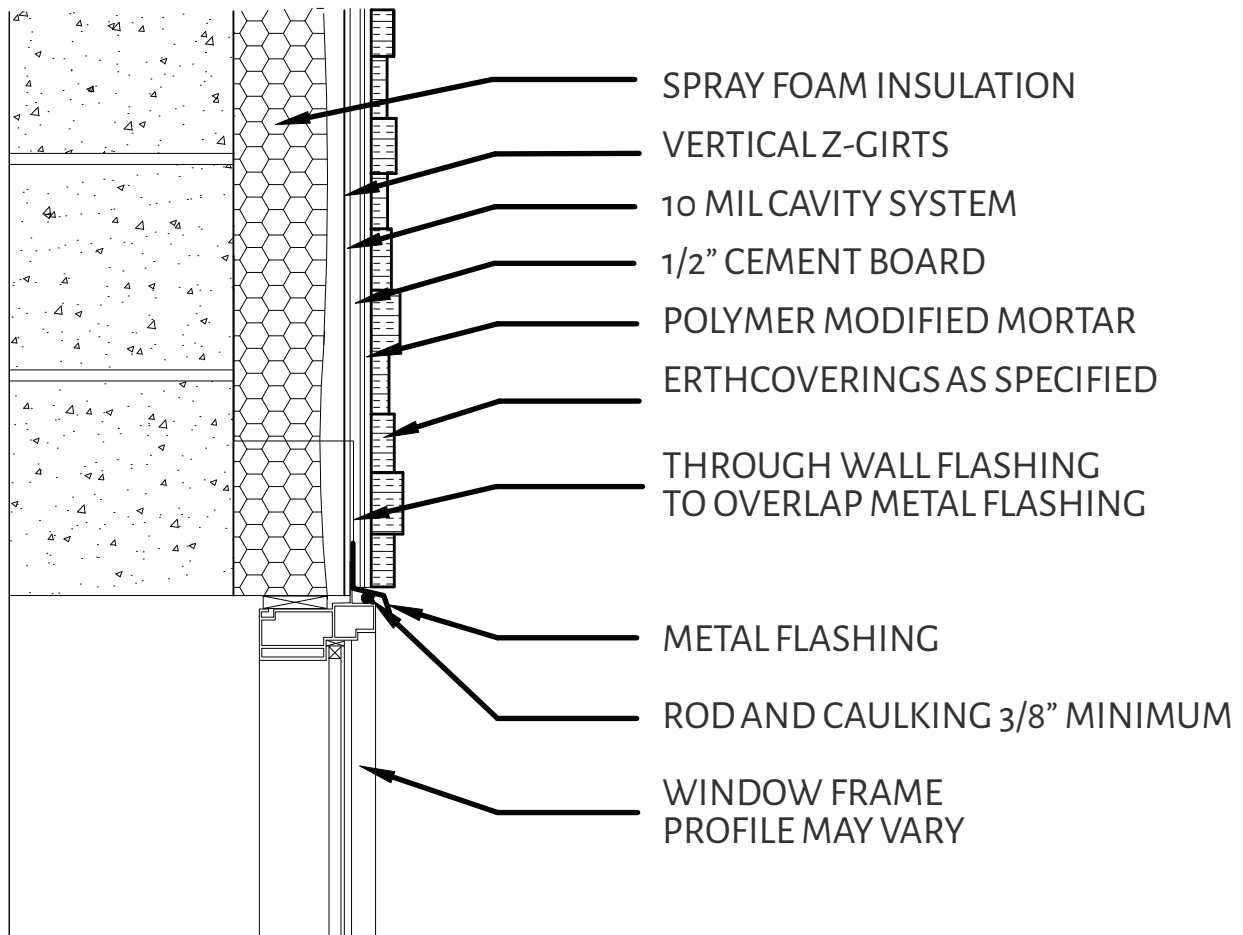

Beauty
Set in
Stone.

Brick Detail Installation over Z-Girts

Beauty
Set in
Stone.

Erth

erthcoverings.com

Parapet Detail Installation over Z-Girts

Beauty
Set in
Stone.

Pre-Cast Sill Detail Installation over Z-Girts

Beauty
Set in
Stone.

Window Head Detail Installation over Z-Girts

Beauty
Set in
Stone.

Erth

erthcoverings.com

Window Jamb Detail Installation over Z-Girts

Beauty
Set in
Stone.

Erth