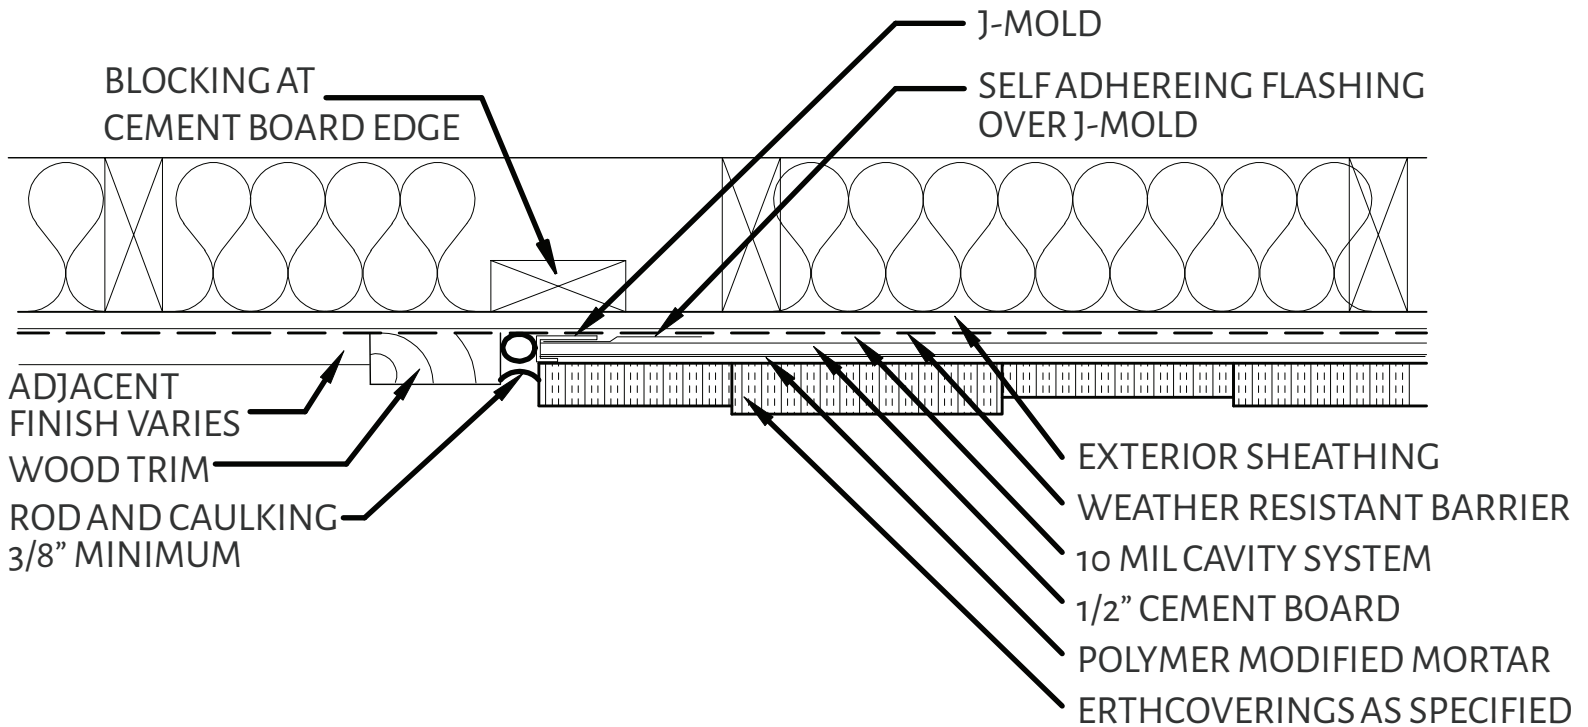

erthcoverings.com

Window Base Detail Installation over Sheathing and Wood Studs

Beauty
Set in
Stone.

Erth

erthcoverings.com

Pre-Cast Sill Detail – Window Installation over Sheathing and Wood Studs

Beauty
Set in
Stone.

Erth

erthcoverings.com

Eifs Detail Installation over Sheathing and Wood Studs

Beauty
Set in
Stone.

Erth

erthcoverings.com

Adjacent Finish Detail Installation over Sheathing and Wood Studs

Beauty
Set in
Stone.

Erth

erthcoverings.com

Soffit Detail Installation over Sheathing and Wood Studs

Beauty
Set in
Stone.

Window Head Detail Installation over Sheathing and Wood Studs

Beauty
Set in
Stone.

Window Jamb Detail Installation over Sheathing and Wood Studs

Beauty
Set in
Stone.

Erth

erthcoverings.com

Window Sill Detail Installation over Sheathing and Wood Studs

Beauty
Set in
Stone.