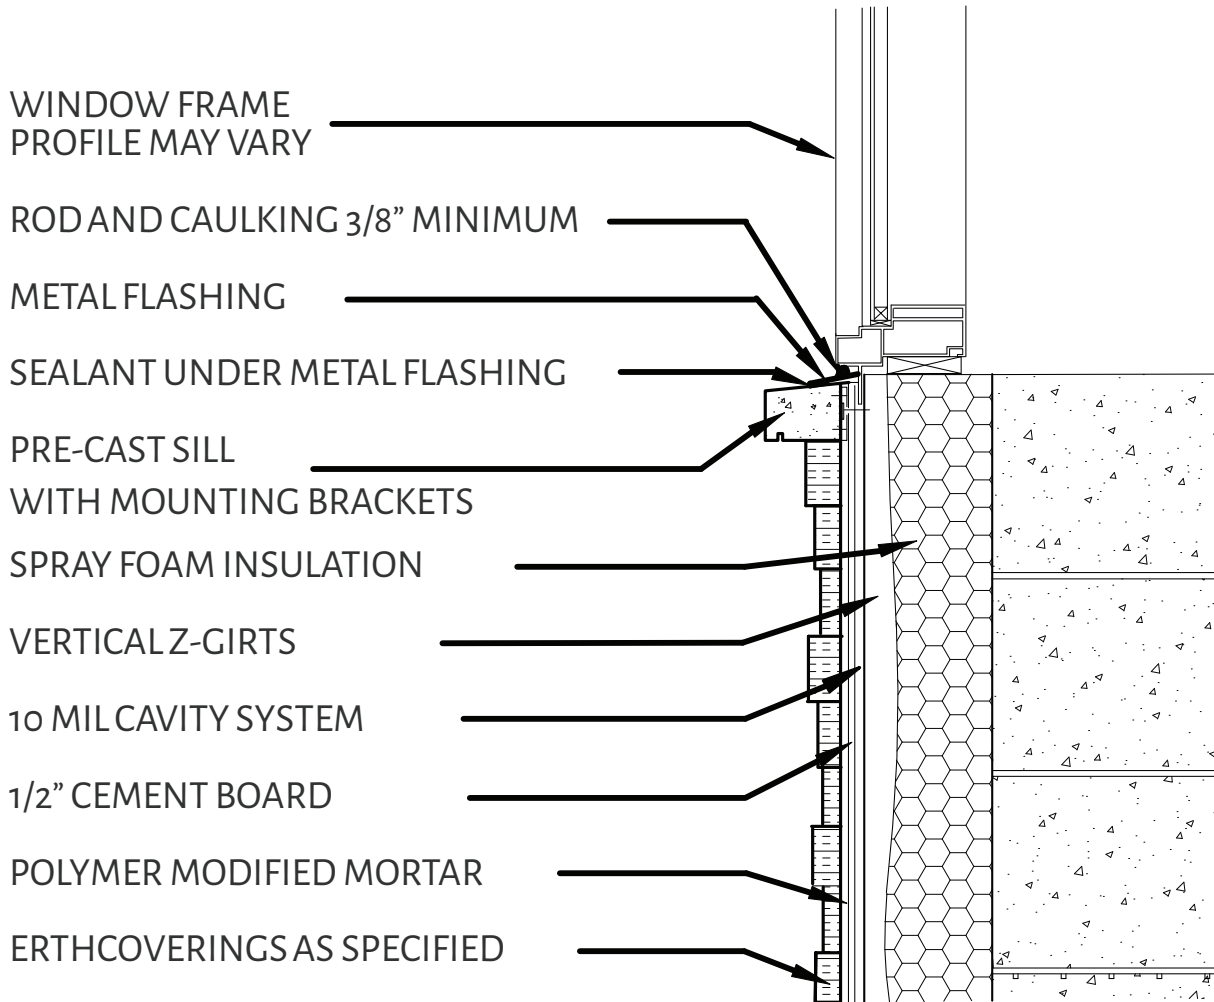

Beauty
Set in
Stone.

Brick Detail Installation over Z-Girts

Beauty
Set in
Stone.

Erth

erthcoverings.com

Parapet Detail Installation over Z-Girts

Beauty
Set in
Stone.

Pre-Cast Sill Detail Installation over Z-Girts

Beauty
Set in
Stone.

Window Head Detail Installation over Z-Girts

Beauty
Set in
Stone.

Erth

erthcoverings.com

Window Jamb Detail Installation over Z-Girts

Beauty
Set in
Stone.

Erth